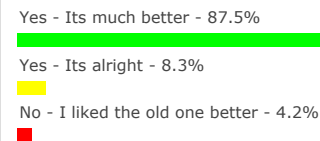

Forgot login?

Register

Follow Us

Poll

Do you like the website design?

Total votes: 24

The voting for this poll has ended on: 05 Apr 2011 - 04:25

View details